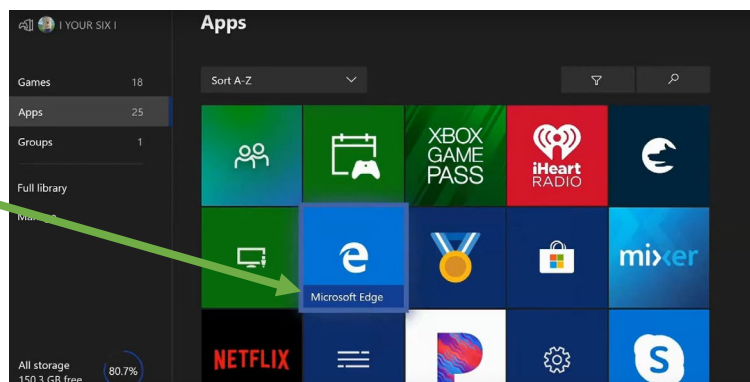

Access Teams from Game Consoles:

1. Go to "My Games and Apps"

2. Look for and open "Edge"

3. Type in the address bar: **teams.microsoft.com**

4. If prompted to go to the "Microsoft Store" select "No"
5. Login with your school email address and password as normal
6. Teams will now load and you can navigate using your controller