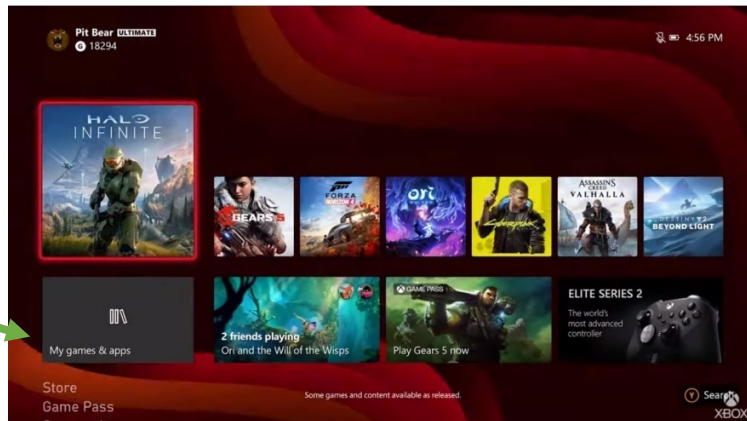

Access Teams from Game Consoles:

1. Go to "My Games and Apps"

2. Look for and open "Edge"

3. Type in the address bar: **teams.microsoft.com**

4. If prompted to go to the "Microsoft Store" select "No"
5. Login with your school email address and password as normal
6. Teams will now load and you can navigate using your controller