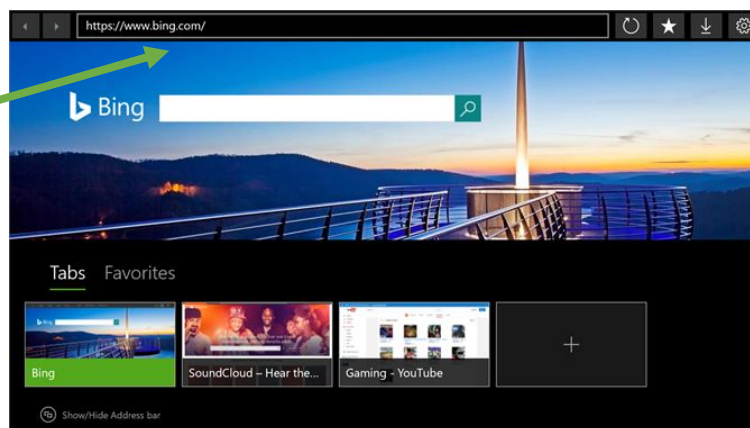

Access Teams from Game Consoles:

1. Go to "My Games and Apps"

2. Look for and open "Edge"

3. Type in the address bar: **teams.microsoft.com**

4. If prompted to go to the "Microsoft Store" select "No"
5. Login with your school email address and password as normal
6. Teams will now load and you can navigate using your controller