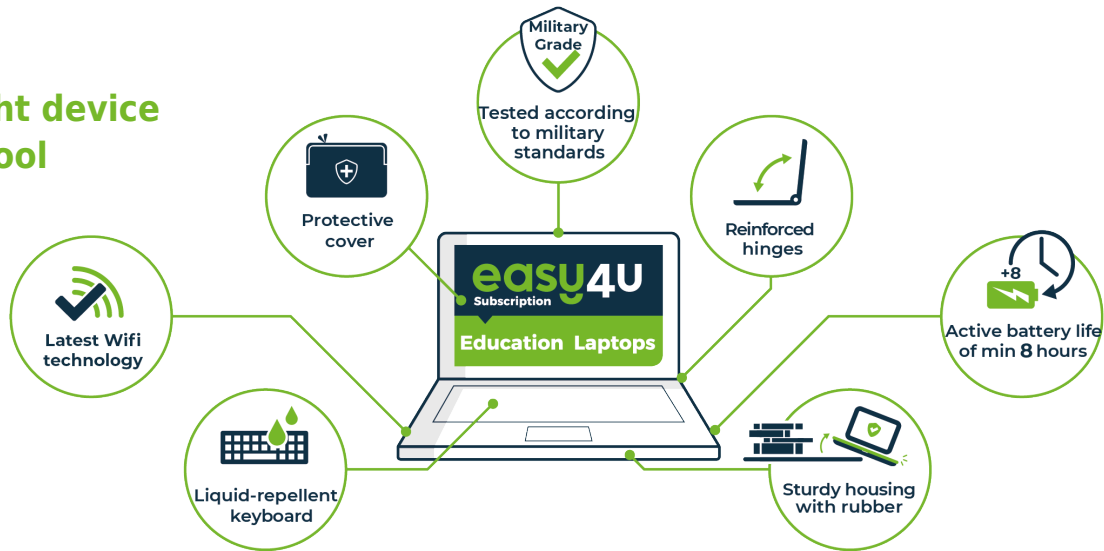

Accessible and affordable digital education for everyone

Our mission is to give every student access to digital education. We have developed the Easy4u Service to provide you with peace of mind, whether you rent or buy your device from us. Service, software and damage and theft coverage are all included in the prices quoted above. The School has selected the device best suited to your child's needs.

The right device for School