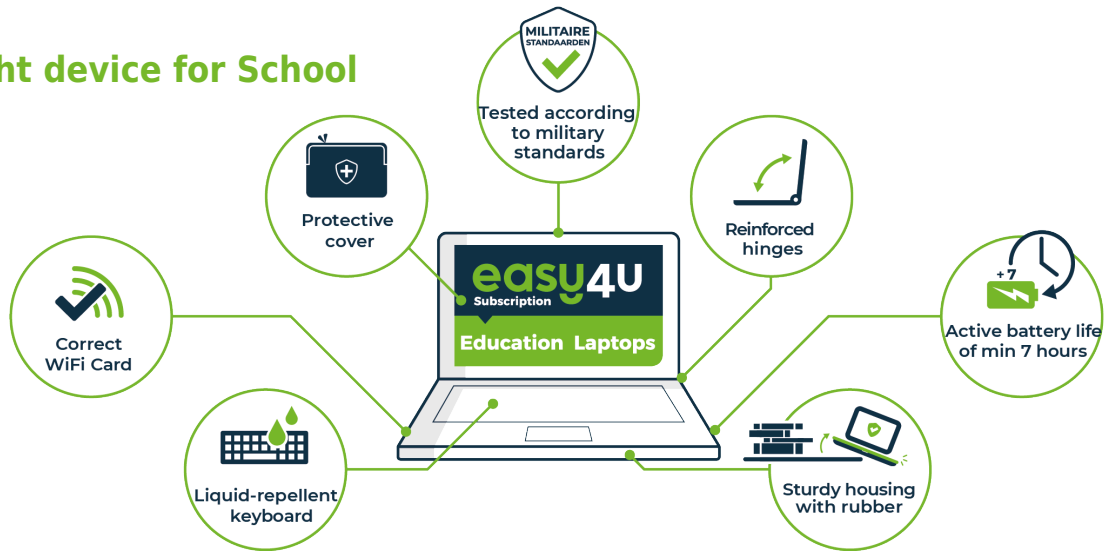

Accessible and affordable digital education for everyone

Our mission is to give every student access to digital education. We have developed the Easy4u Assurance Bundle to provide you with peace of mind, whether you rent or buy your device from us. Service, software and damage and theft coverage are all included in the prices quoted above. The School has selected the device best suited to your child's needs.

The right device for School